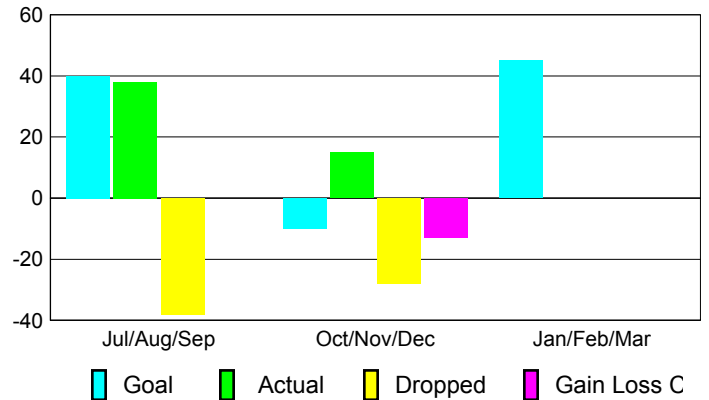

Membership Results 2012-2013

Goal, New, Dropped, Gain/Loss

Comparison of Membership Gain/Loss

Current Year Compared to the Previous Year