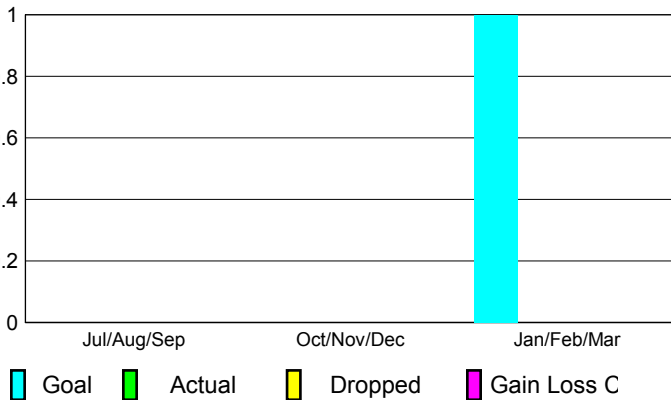

2012-2013 GMT Reports for District (or Undistricted) **District 330 C**

GMT: **Shinobu Goto**

Location: **JAPAN**

GMT CA: **5**

CLUBS

Club Results
2012-2013

Clubs
2011-2012

Month	New Club Goal	Actual New Clubs	Actual Dropped Clubs	Gain/Loss of Clubs	Gain/Loss of Clubs
Jul/Aug/Sep	0	0	0	0	0
Oct/Nov/Dec	0	0	0	0	0
Jan/Feb/Mar	1				0
Totals	1	0	0	0	0

Club Results 2012-2013

Goal, New, Dropped, Gain/Loss

Comparison of Club Gain/Loss

Current Year Compared to the Previous Year

YTD Status Quo Clubs 2012-2013

Status Quo Clubs Compared to Status Quo Members

MEMBERSHIP