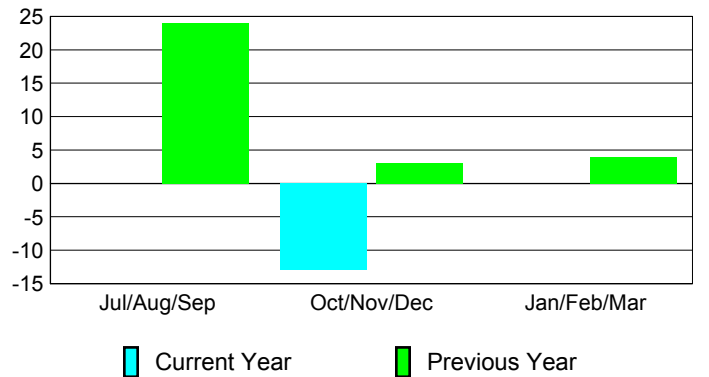

Membership Results
2012-2013

Membership
2011-2012

Month	Net Memb Goal	Actual New Memb	Actual Dropped Memb	Gain/Loss of Memb	Gain/Loss of Memb
Jul/Aug/Sep	40	38	-38	0	24
Oct/Nov/Dec	-10	15	-28	-13	3
Jan/Feb/Mar	45				4
Totals	75	53	-66	-13	31

Membership Results 2012-2013

Goal, New, Dropped, Gain/Loss

Comparison of Membership Gain/Loss

Current Year Compared to the Previous Year

Gender Comparison 2012-2013

Jul/Aug/Sep

Oct/Nov/Dec

Jan/Feb/Mar